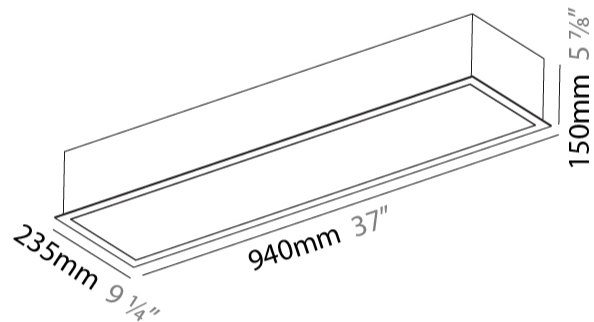

GENERAL

Series: Pi2
Subseries: Pi2 Whiteline
Brand: Prolicht
Division: Architectural
Mounting Type: Recessed
Mounting Location: Ceiling
Subcategory: Ambient

PHYSICAL

Shape: Rectangle
Length (mm): 940
Length (in): 37
Width (mm): 235
Width (in): 9 1/4
Depth (mm): 150
Depth (in): 5 7/8
Ceiling Thickness (mm): 10 / 12.5 / 15 / 25
Ceiling Thickness (in): 3/8 or 1/2 or 9/16 or 1
Min. Recessing Depth (mm): 160
Min. Recessing Depth (in): 6 5/16
Light Distribution: Direct
Weight (kg): 6.31
Weight (lbs): 13.88
Diffuser: PMMA - Opal or Micro-Prism
Fixture Finish: SSR / BKV / CWI / CRY / HAB / UFT / ITA / RUA / FTG / MYG / LOD / PUS / FRO / FUP / KIA / POP / BLS / SPG / MEY / GOH / GUM / CHC / COM / ABZ / JAG / OBR / MOS / ROR
Fixture Material: Aluminum
Cut-out Measurements: 925mm / 36 7/16" x 220mm / 8 11/16"

ELECTRICAL

Lamp Type: LED (Zhaga Standard)
Total Output Wattage (W): 29
Dimming: Tri-Mode (Non-Dimming and Phase Dimming (120Vac only) and 0-10V Dimming)
Driver Included: Yes
Driver Location: Integrated
Driver Type: Constant Current - Universal
Driver Class: Class 2
Input Voltage (V): 120 - 277
Constant Current (MA): 500

LED

Color Temperature (°K): 3000 / 3500 / 4000
Max. Delivered Lumen (lm): 2140 / 2303 / 2350
CRI: >80 CRI
Efficiency (%): 0.53
Lamp Life (hrs): 50000

OPTICAL

RATINGS AND CERTIFICATIONS

Certified By: Certified for North American Standards
IP rating: IP20