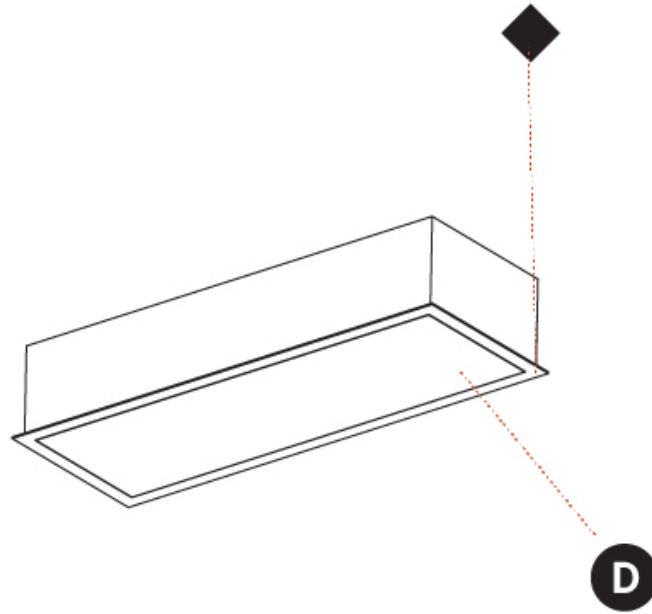

PI2 WHITELINE RECESSED

A37555-

PROJECT

TYPE

SPECIFIER

QUANTITY

DATE